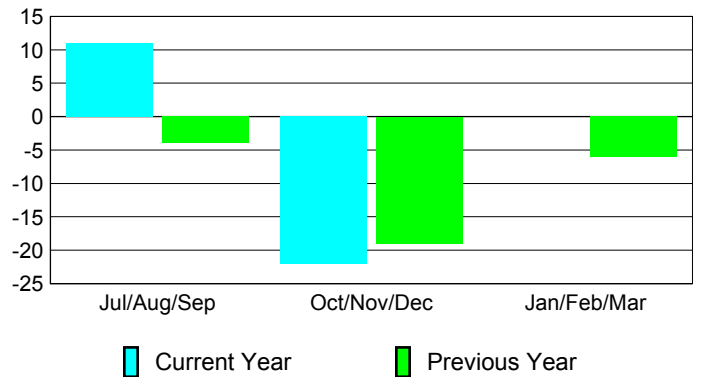

Membership Results
2012-2013

Membership
2011-2012

Month	Net Memb Goal	Actual New Memb	Actual Dropped Memb	Gain/Loss of Memb	Gain/Loss of Memb
Jul/Aug/Sep		43	-32	11	-4
Oct/Nov/Dec		20	-42	-22	-19
Jan/Feb/Mar					-6
Totals		63	-74	-11	-29

Membership Results 2012-2013

Goal, New, Dropped, Gain/Loss

Comparison of Membership Gain/Loss

Current Year Compared to the Previous Year

Gender Comparison 2012-2013

Jul/Aug/Sep

Oct/Nov/Dec

Jan/Feb/Mar